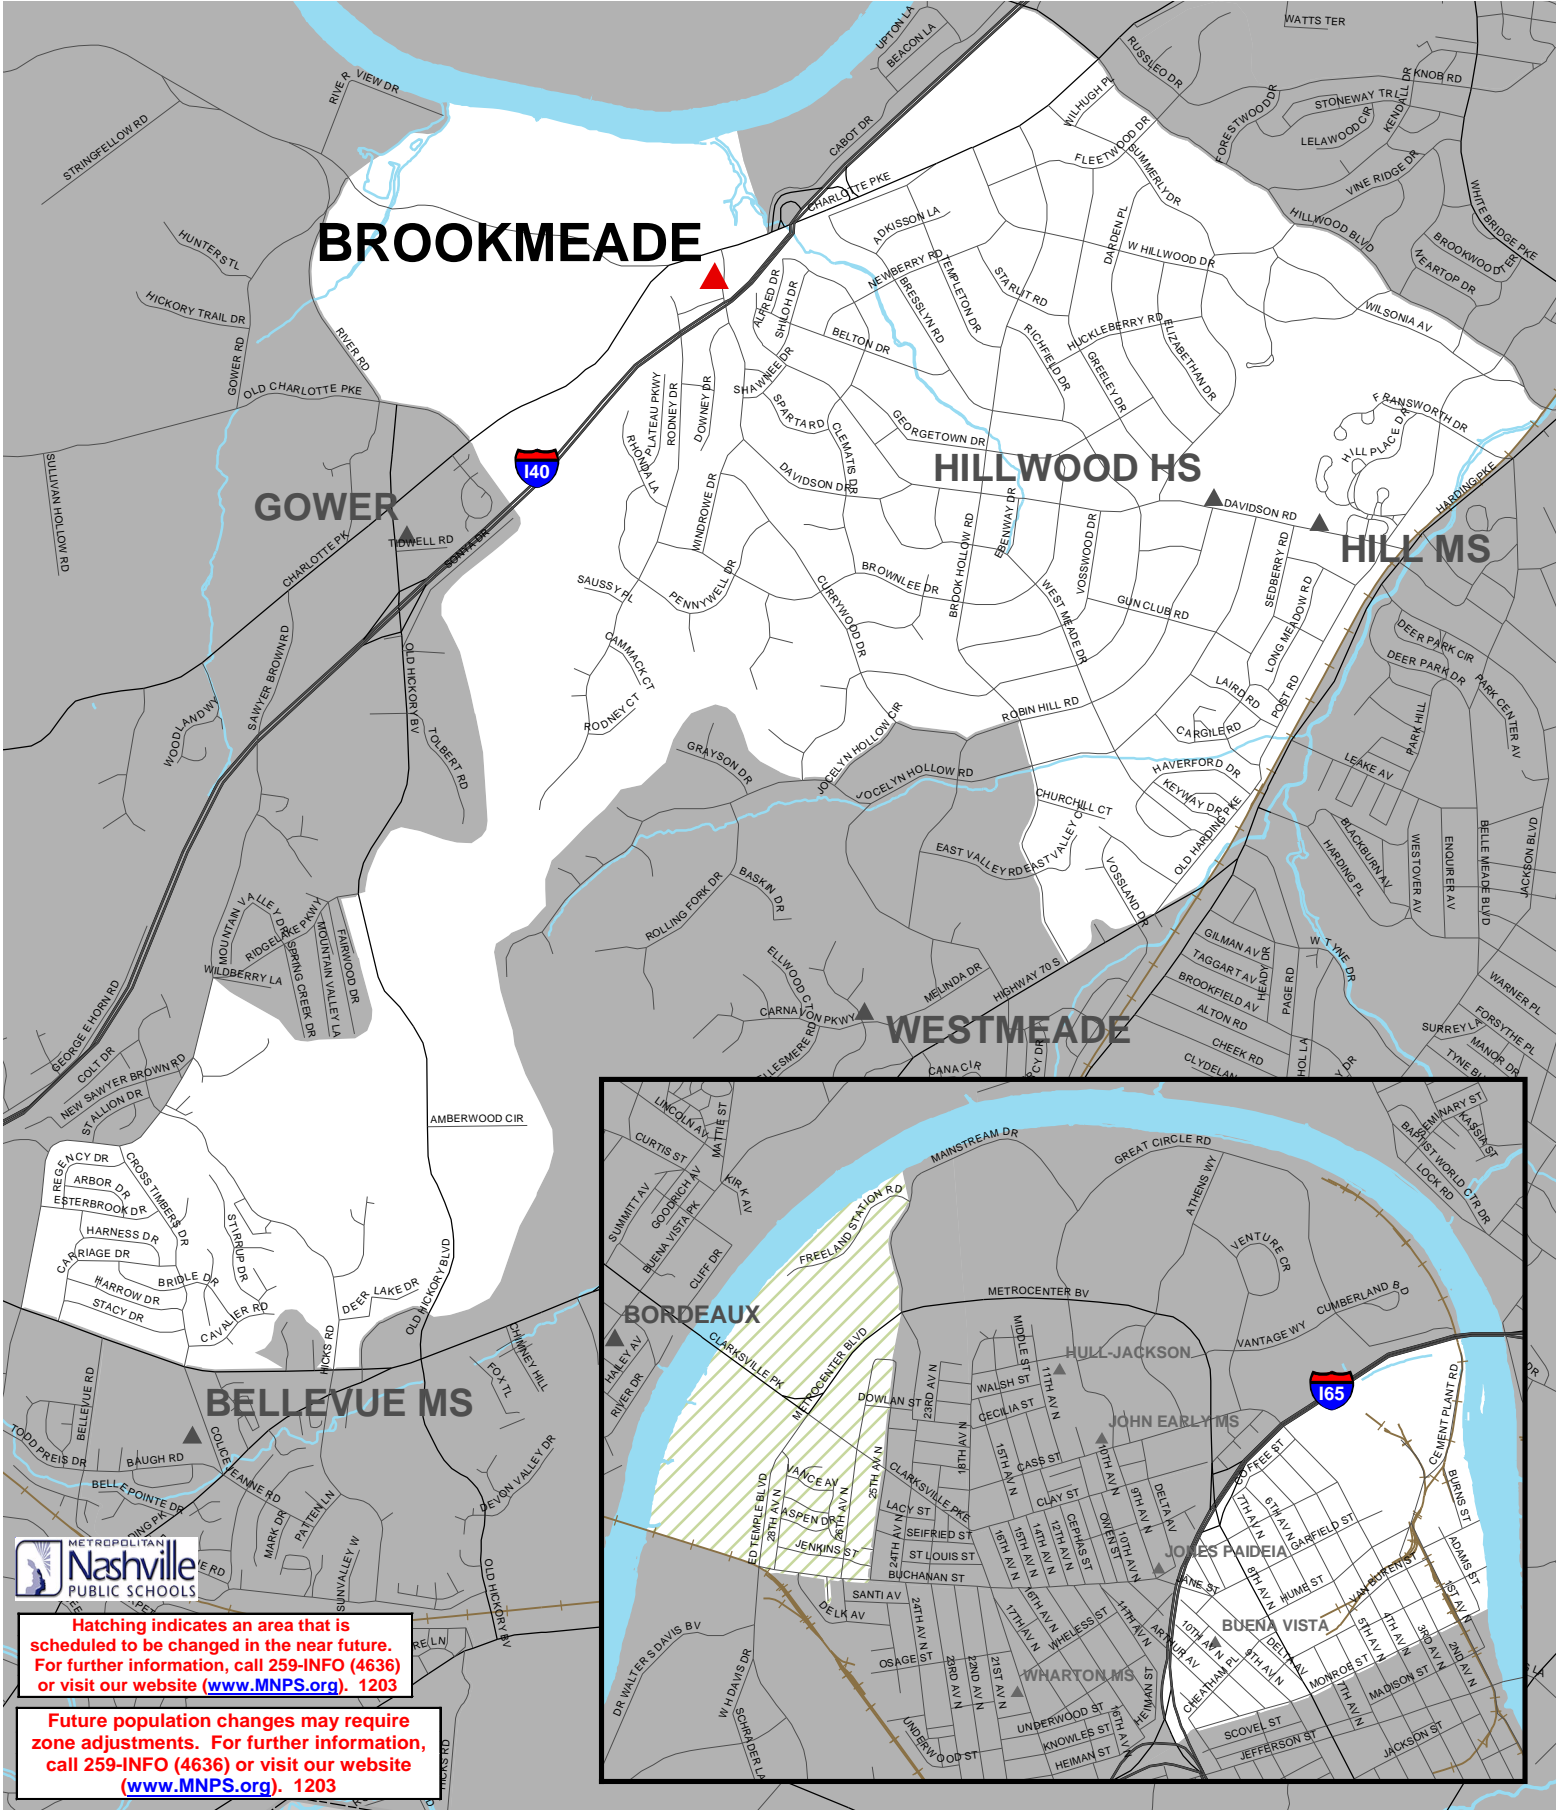

# HILLWOOD CLUSTER

## Brookmeade Elementary School Zone

Brookmeade Elementary School  
 1015 Davidson Drive  
 Nashville, TN 37205  
 (615) 353-2000

**Nashville**  
 METROPOLITAN  
 PUBLIC SCHOOLS

Hatching indicates an area that is scheduled to be changed in the near future. For further information, call 259-INFO (4636) or visit our website ([www.MNPS.org](http://www.MNPS.org)). 1203