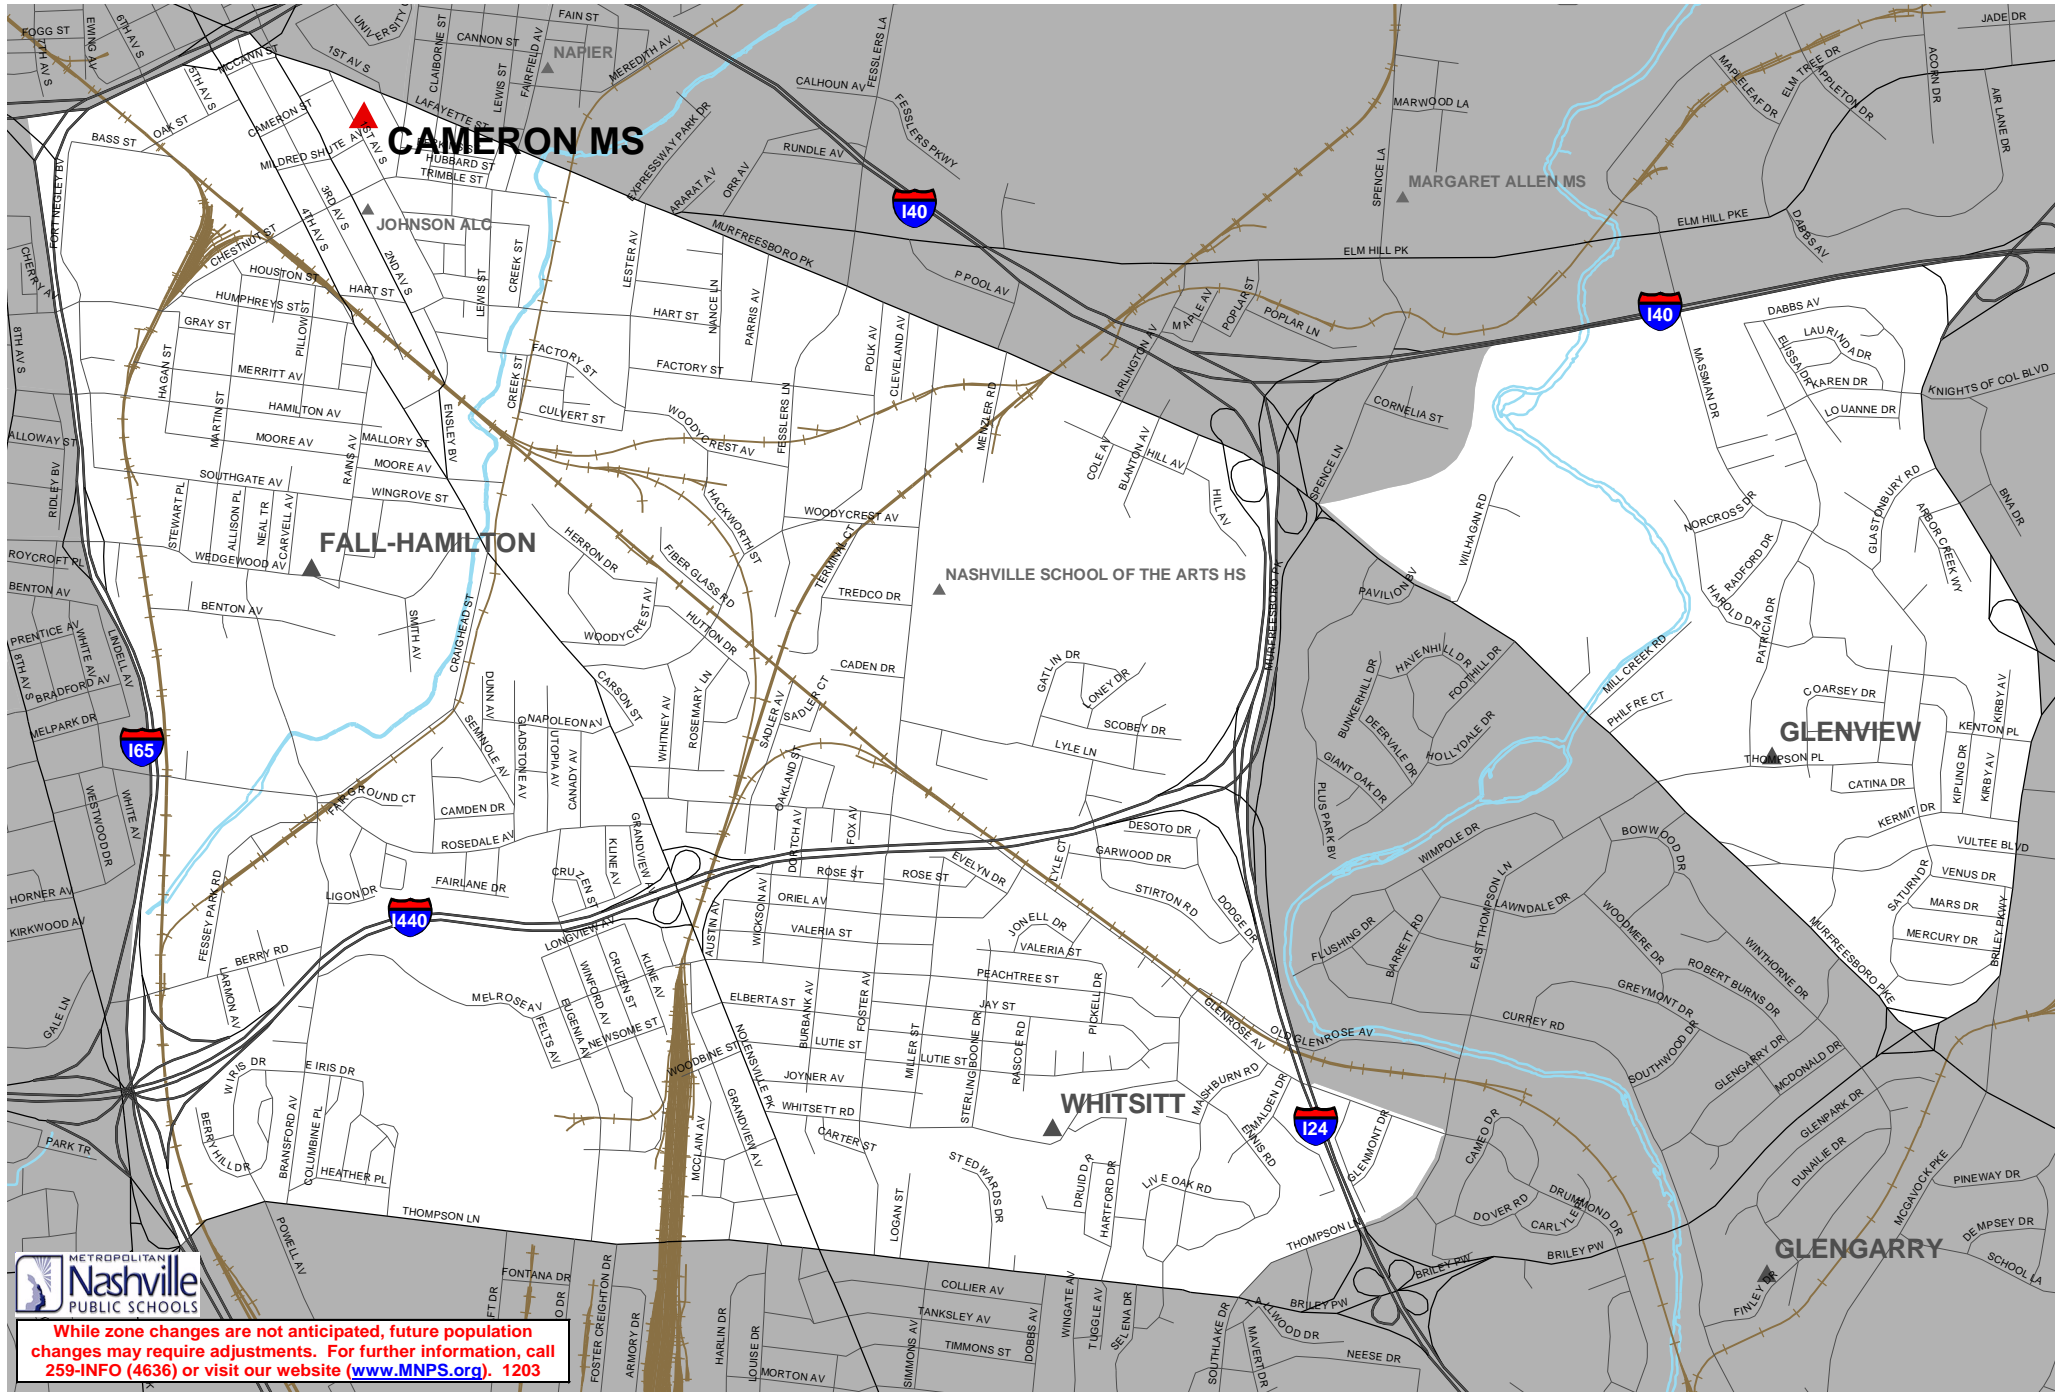

GLENCLIFF CLUSTER

Cameron Middle School Zone

Cameron Middle School
1034 1st Avenue South
Nashville, TN 37210
(615) 291-6365

While zone changes are not anticipated, future population changes may require adjustments. For further information, call 259-INFO (4636) or visit our website (www.MNPS.org). 1203