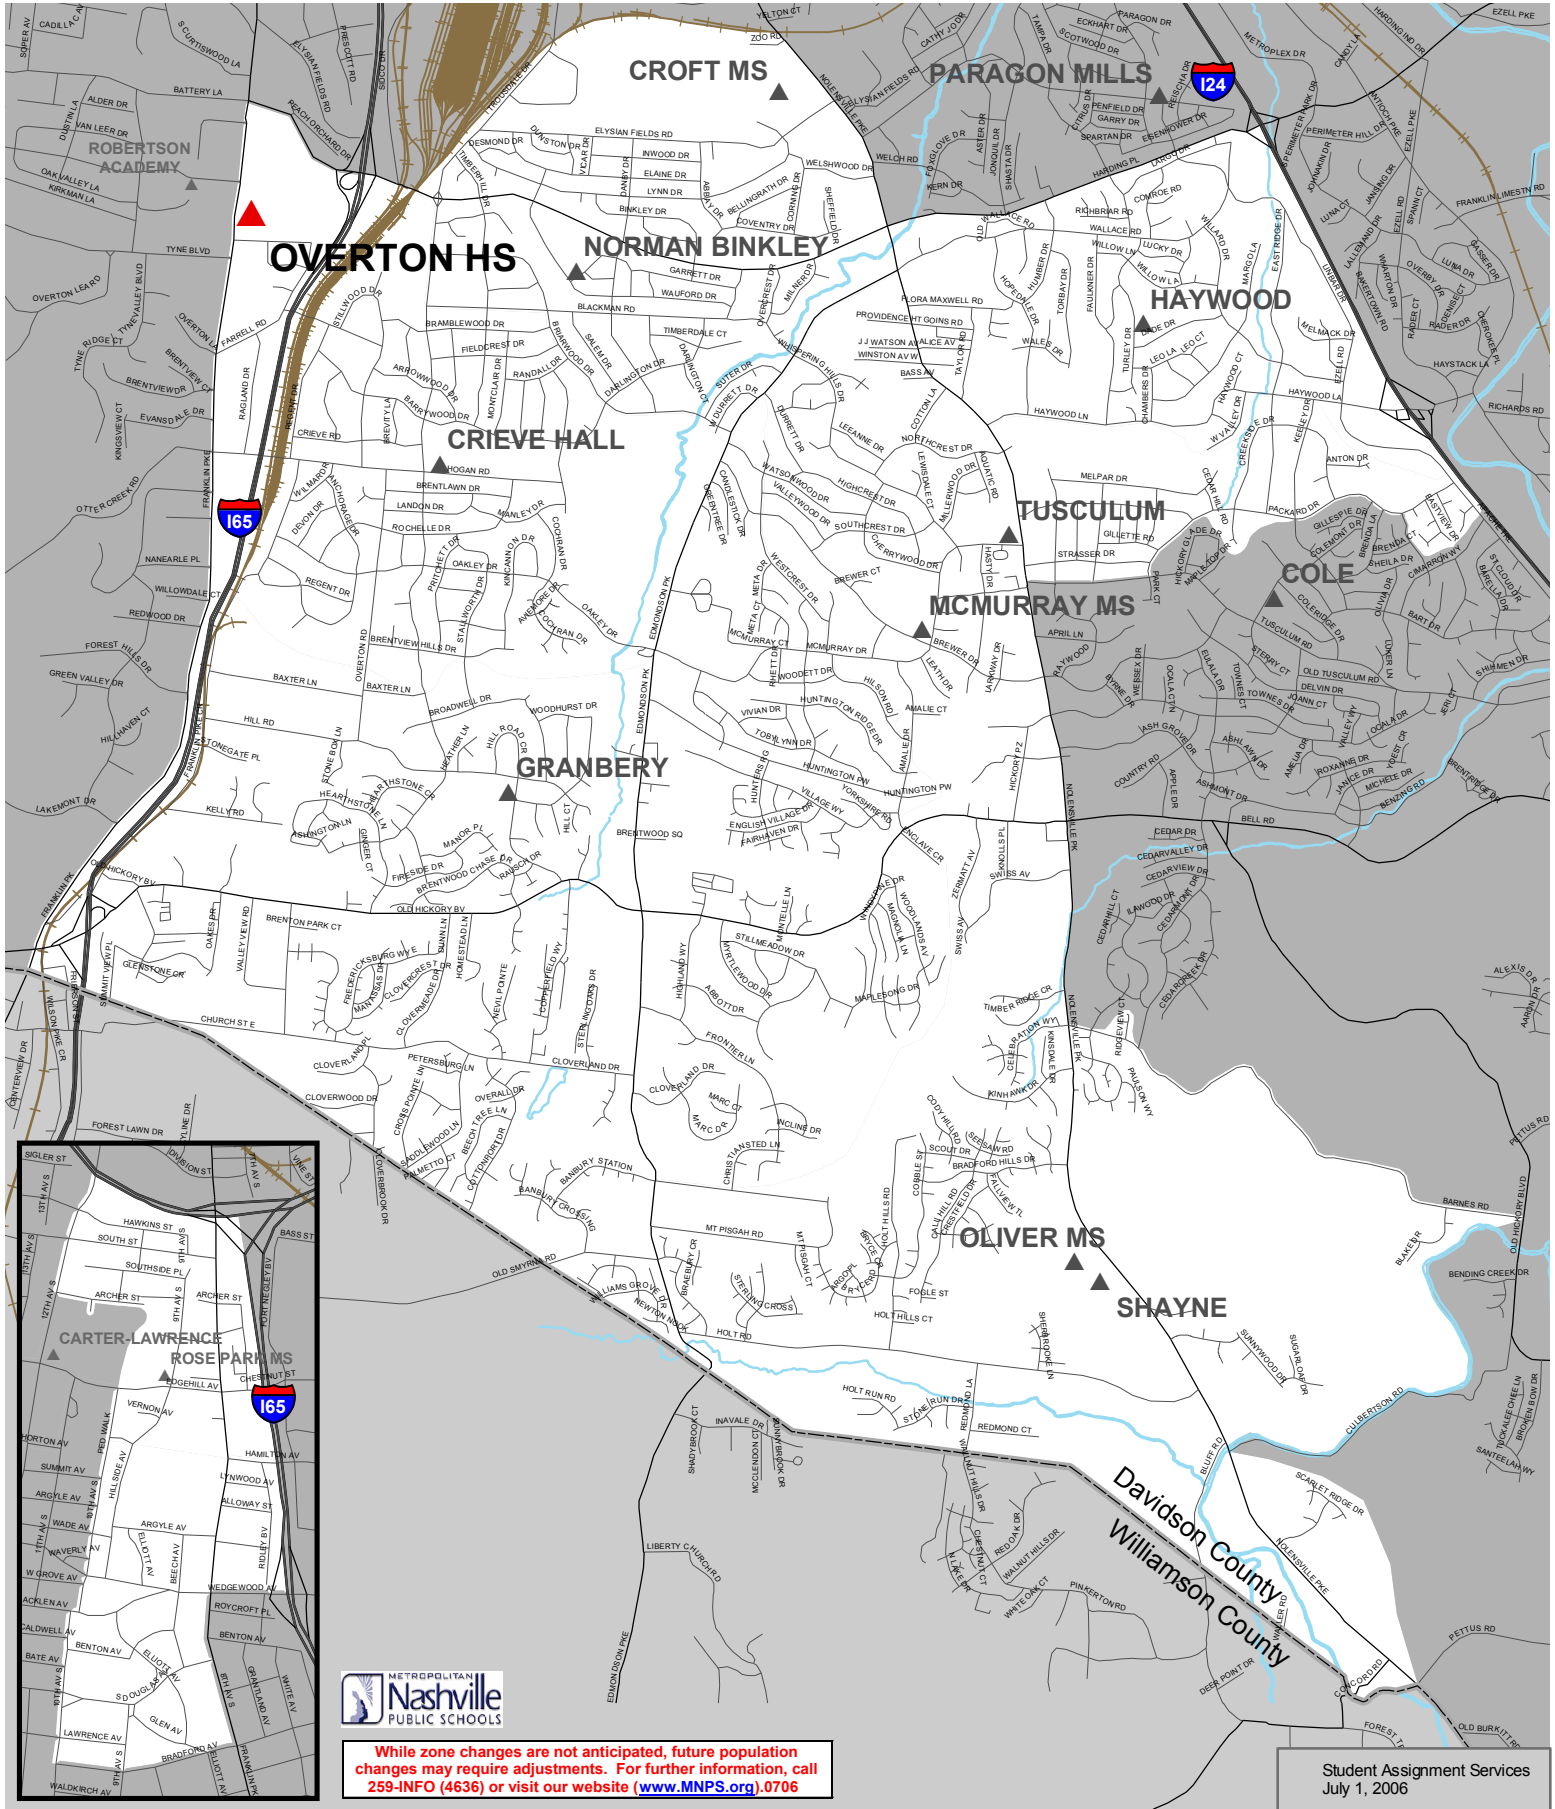

OVERTON CLUSTER

Overton High School Zone

Overton High School
4820 Franklin Road
Nashville, TN 37220
(615) 333-5135

While zone changes are not anticipated, future population changes may require adjustments. For further information, call 259-INFO (4636) or visit our website (www.MNPS.org), 0706