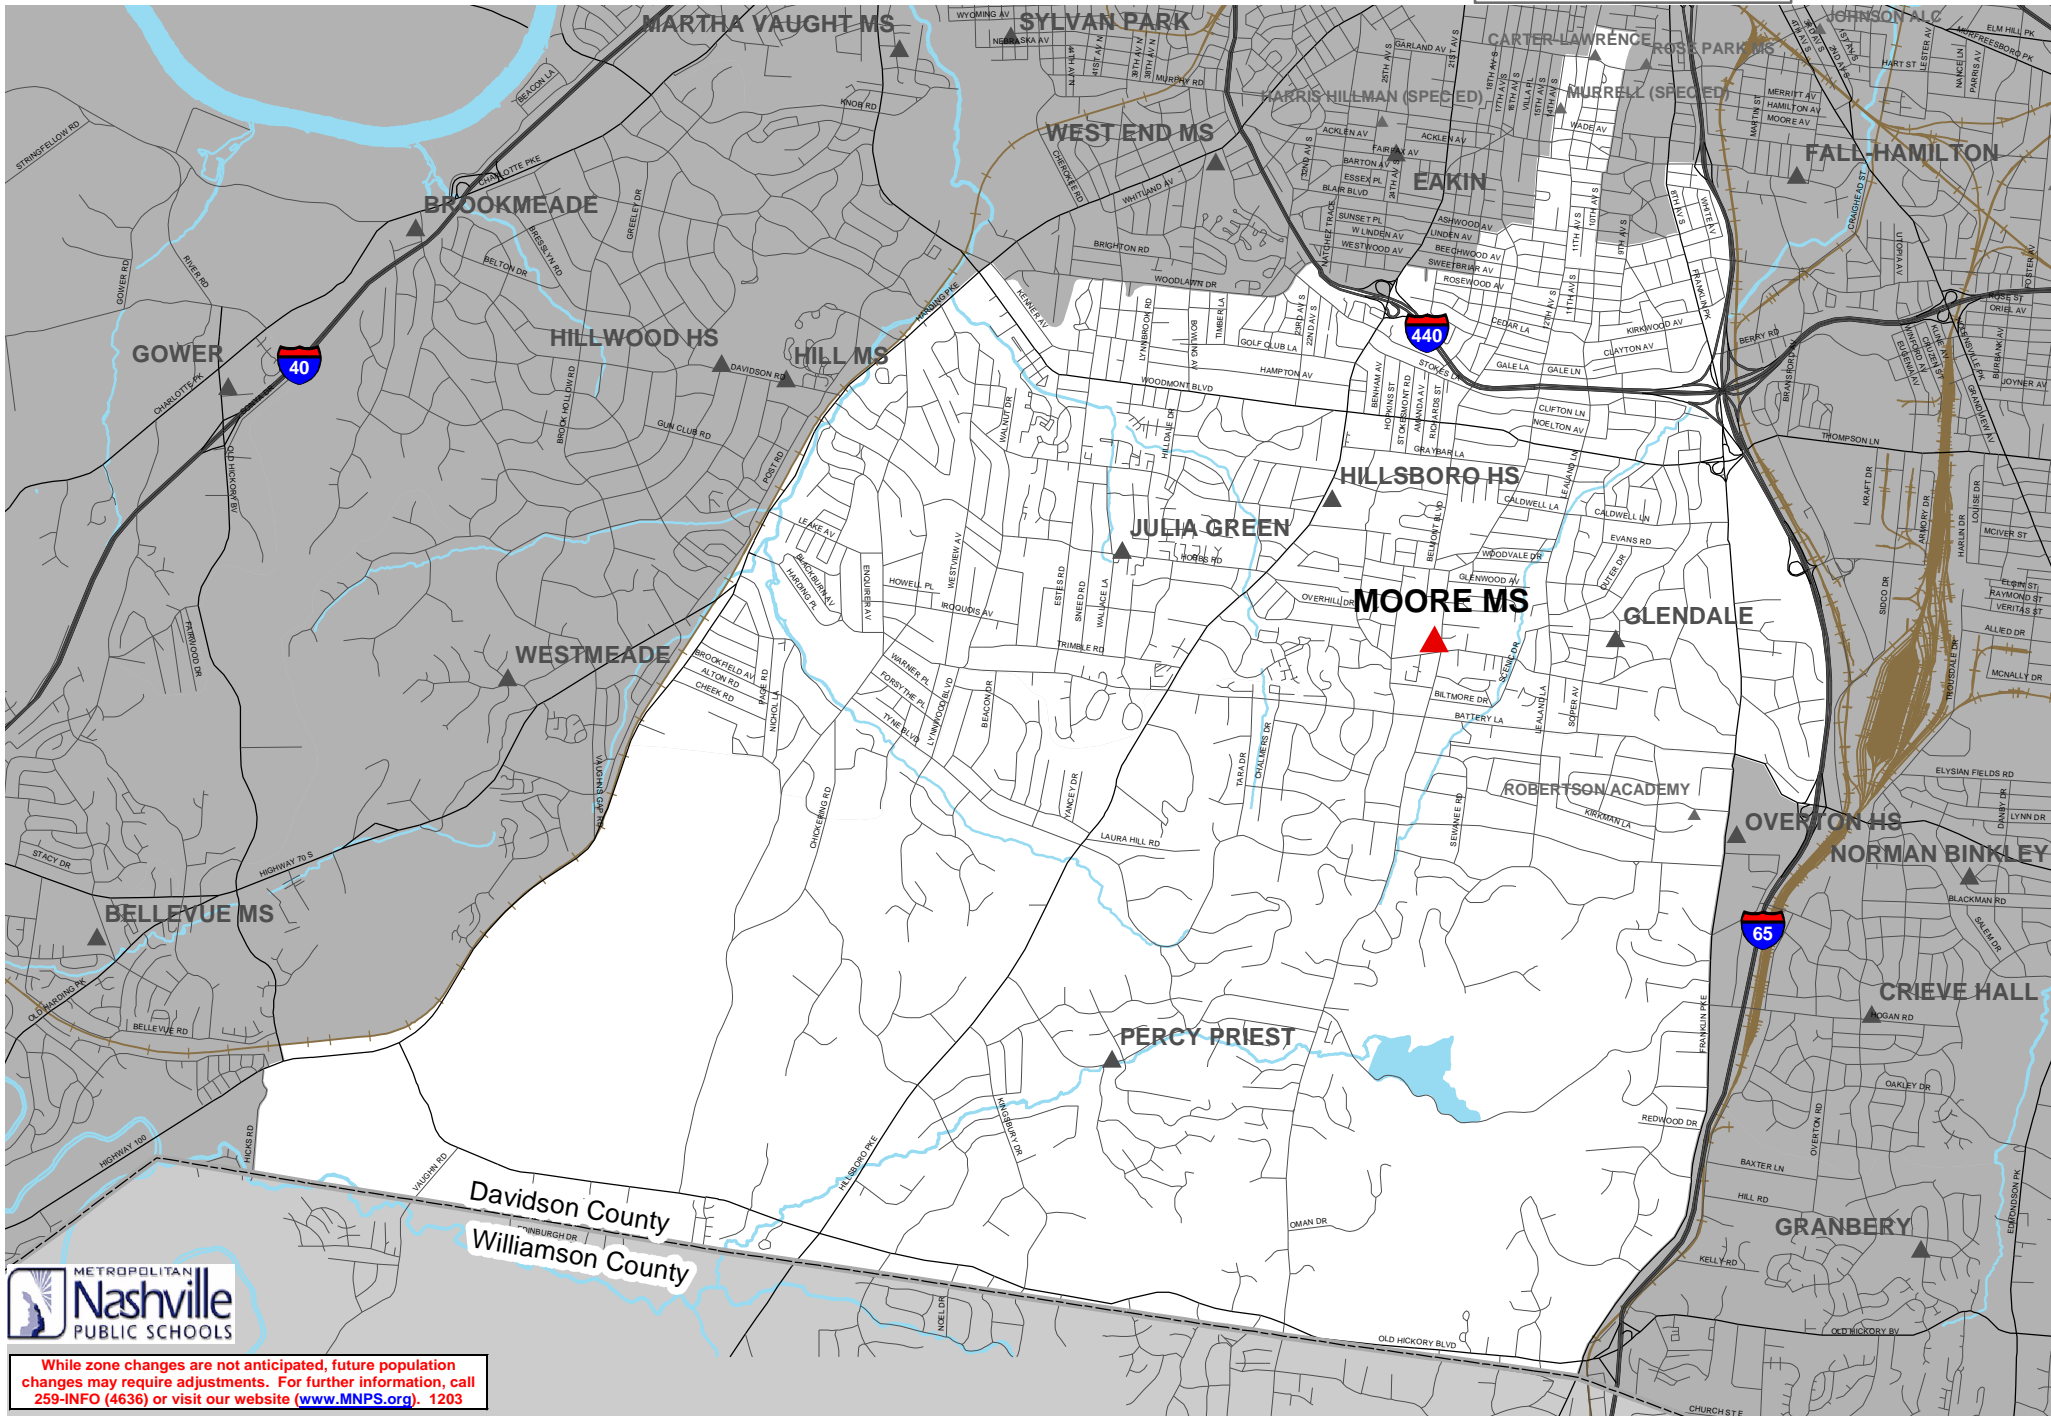

HILLSBORO CLUSTER

Moore Middle School Zone

Moore Middle School
4425 Granny White Pike
Nashville, TN 37204
(615) 298-8095

While zone changes are not anticipated, future population changes may require adjustments. For further information, call 259-INFO (4636) or visit our website (www.MNPS.org). 1203