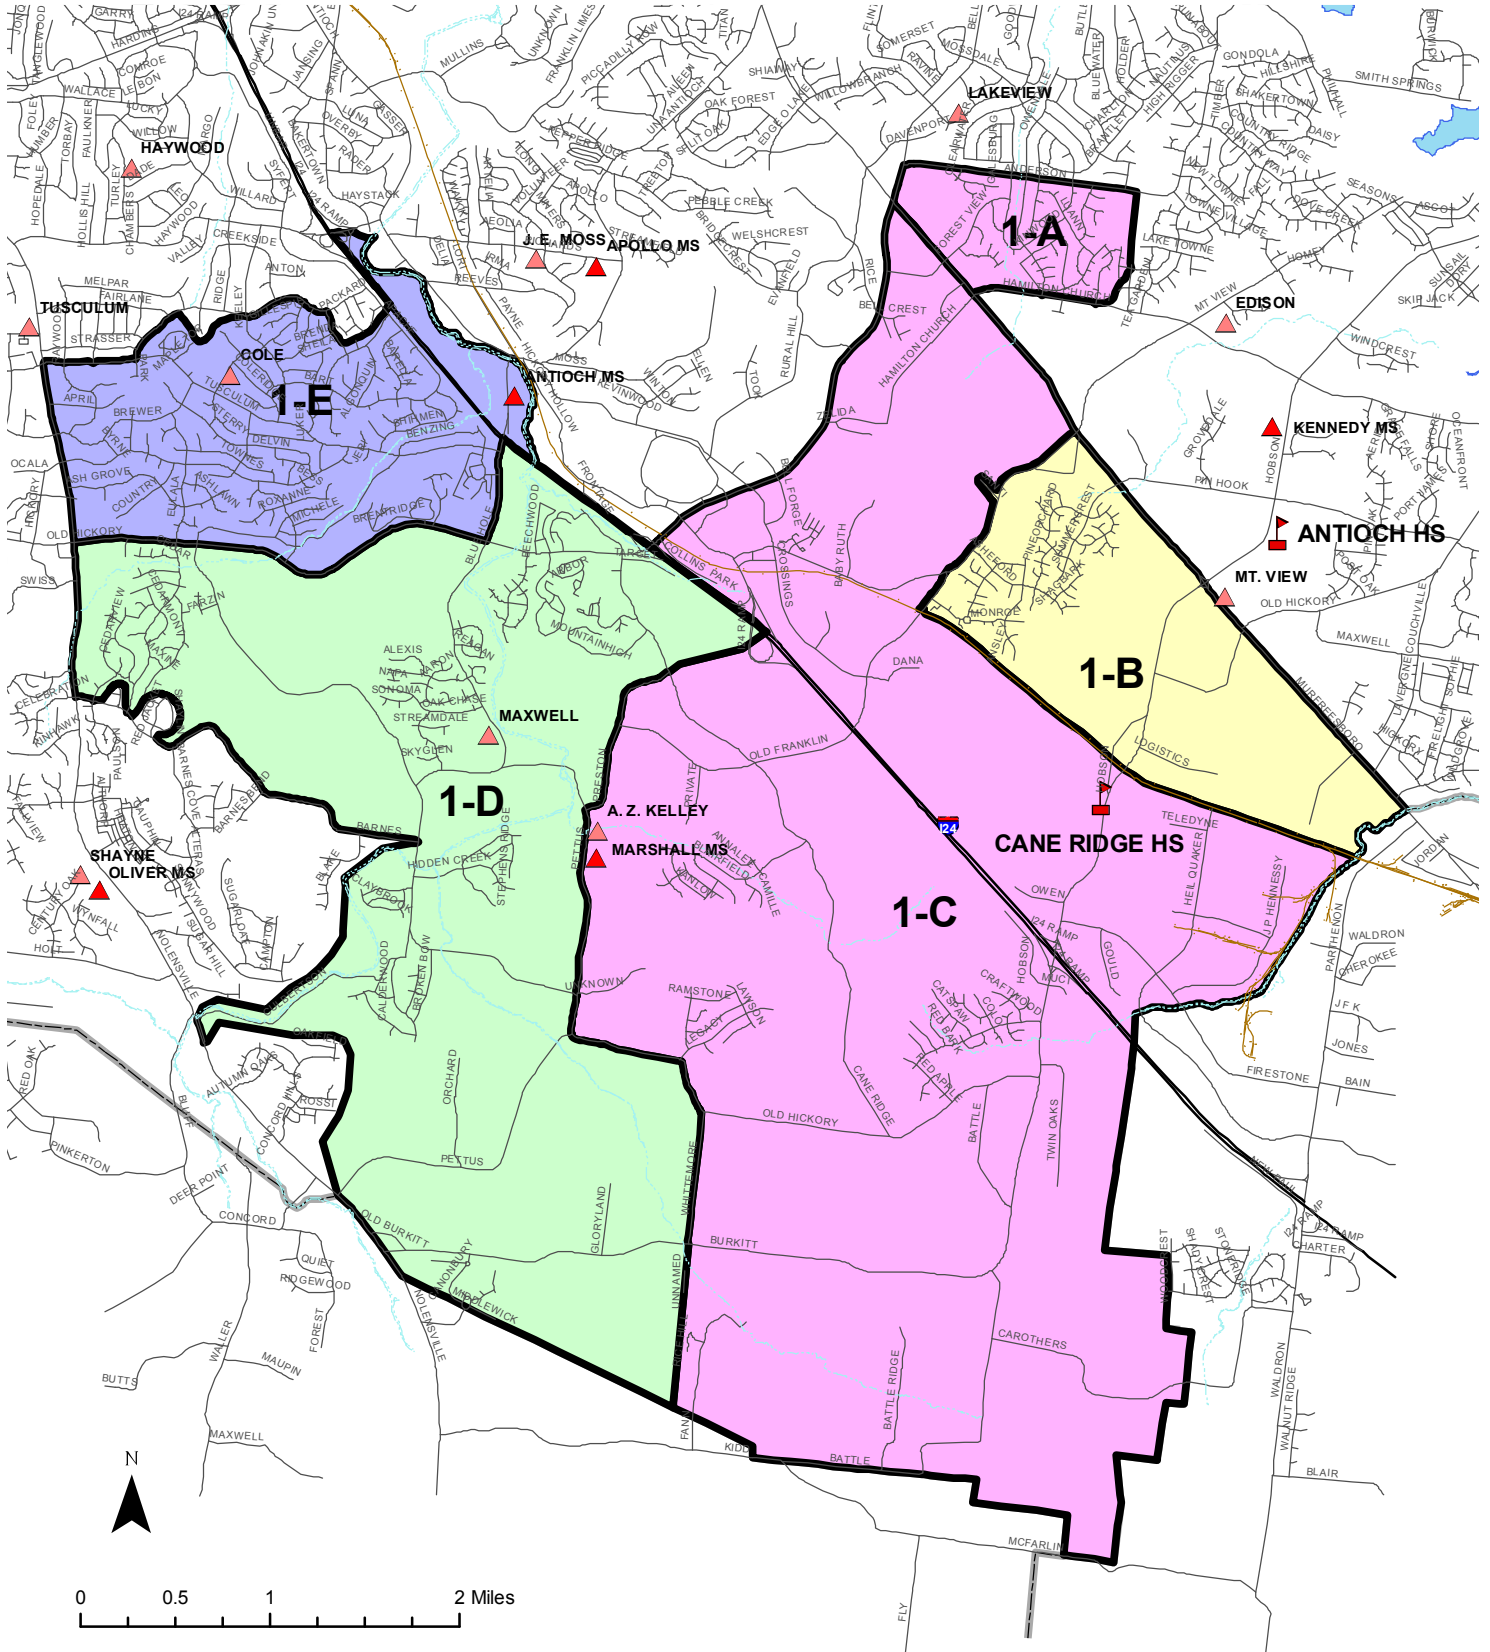

# Cane Ridge High School Cluster

## 2008-2009

**Elementary Attendance Zones**

- A. Z. KELLEY
- MAXWELL
- COLE
- MT. VIEW

This map shows the general geographic area zoned to each school. Actual zoning is based on specific street addresses and cannot always be determined visually, especially around the border of a zone.