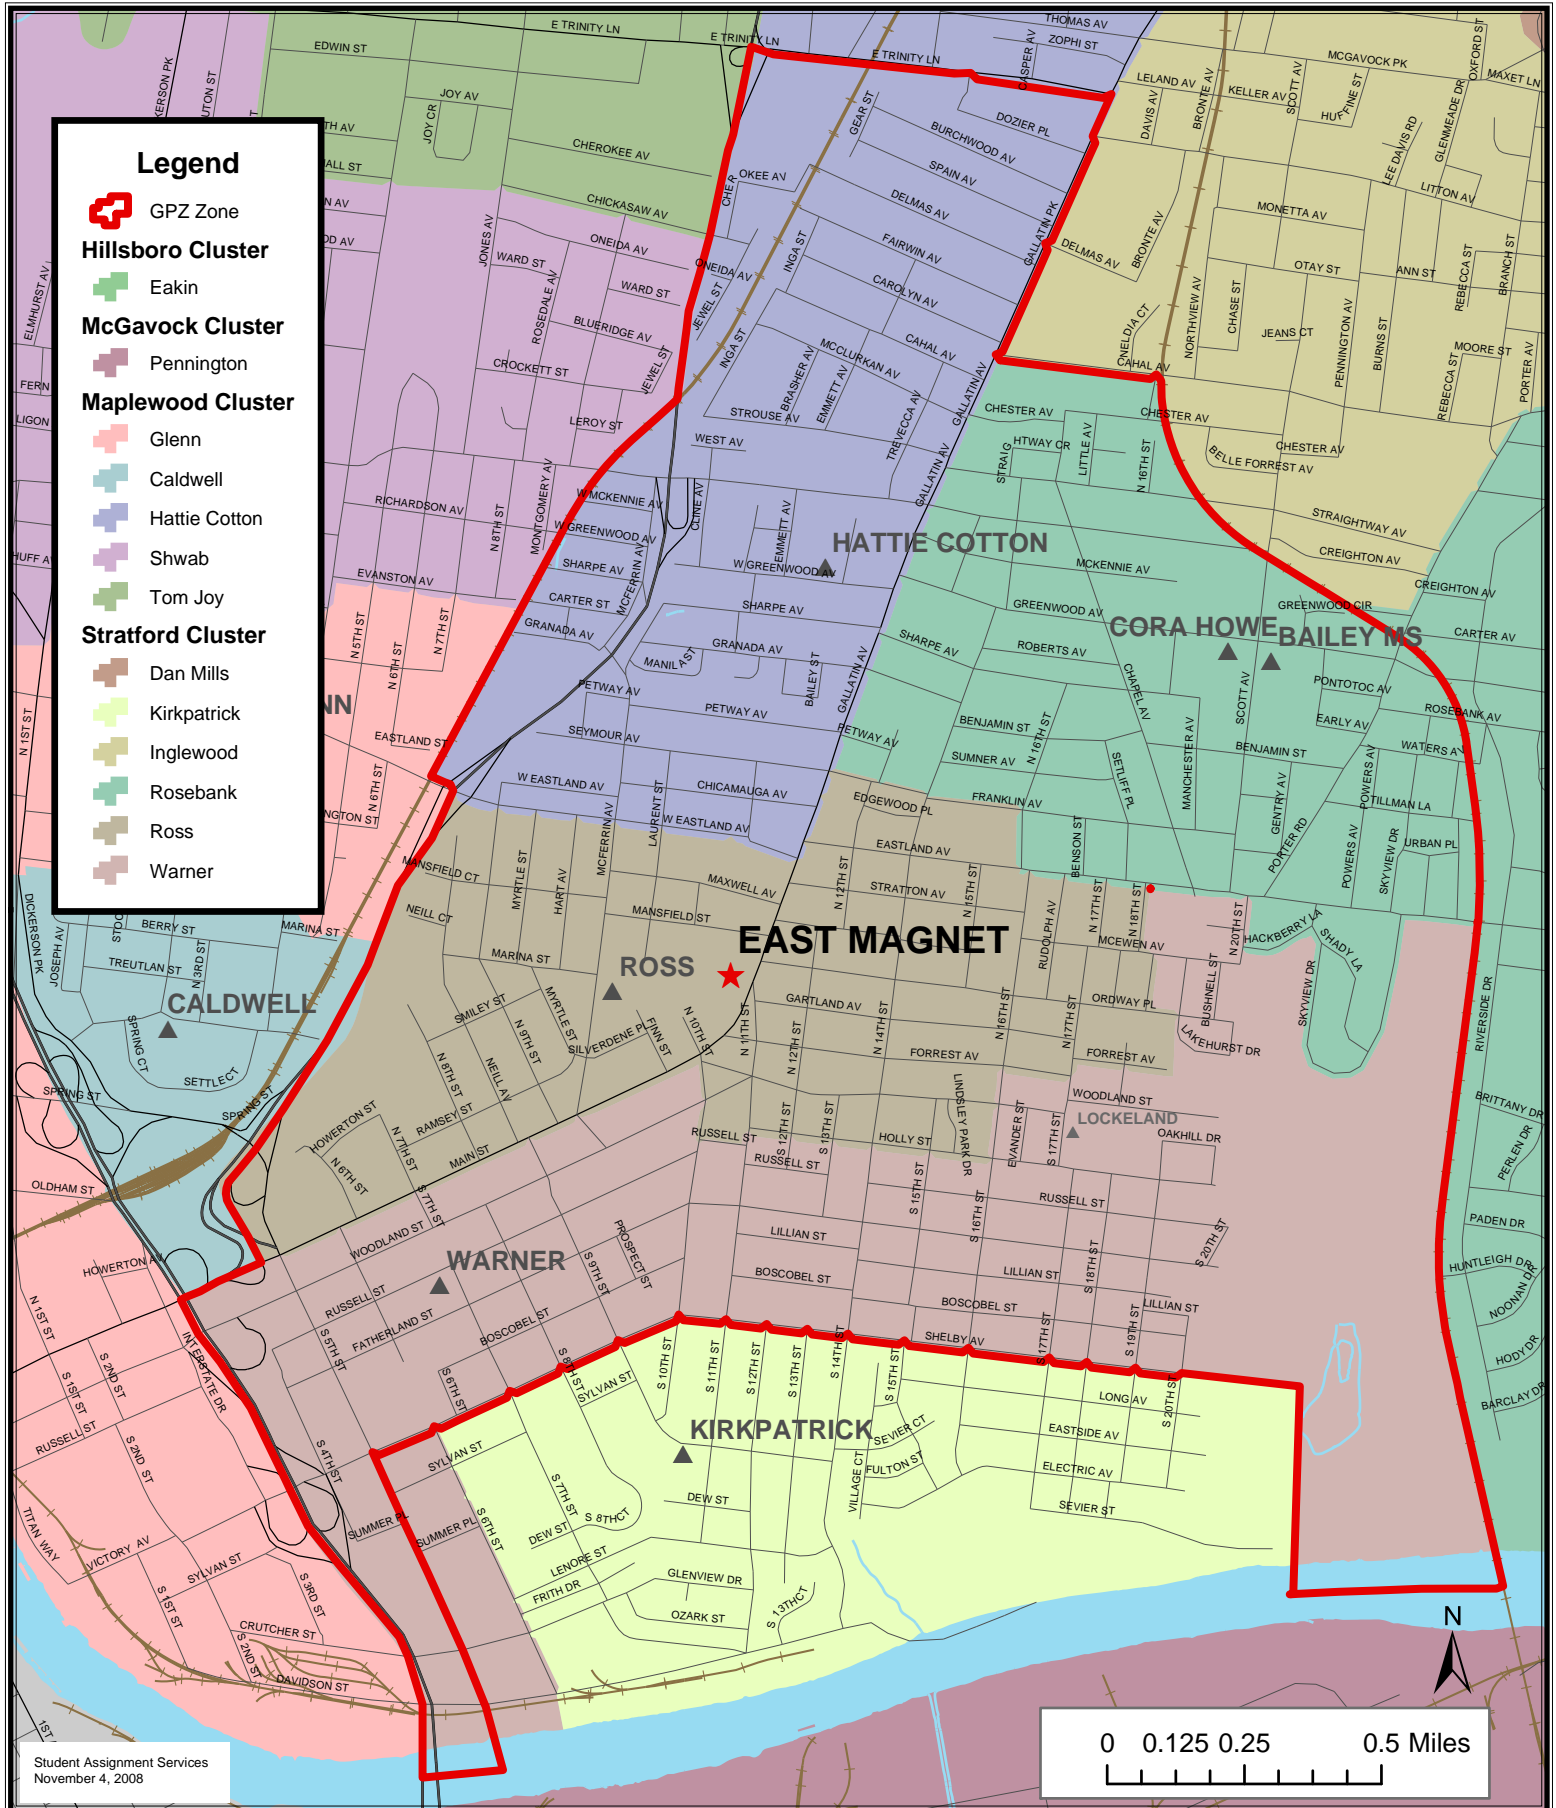

East Literature Magnet Geographic Priority Zone

Legend

-  GPZ Zone
- Hillsboro Cluster**
-  Eakin
- McGavock Cluster**
-  Pennington
- Maplewood Cluster**
-  Glenn
-  Caldwell
-  Hattie Cotton
-  Shwab
-  Tom Joy
- Stratford Cluster**
-  Dan Mills
-  Kirkpatrick
-  Inglewood
-  Rosebank
-  Ross
-  Warner