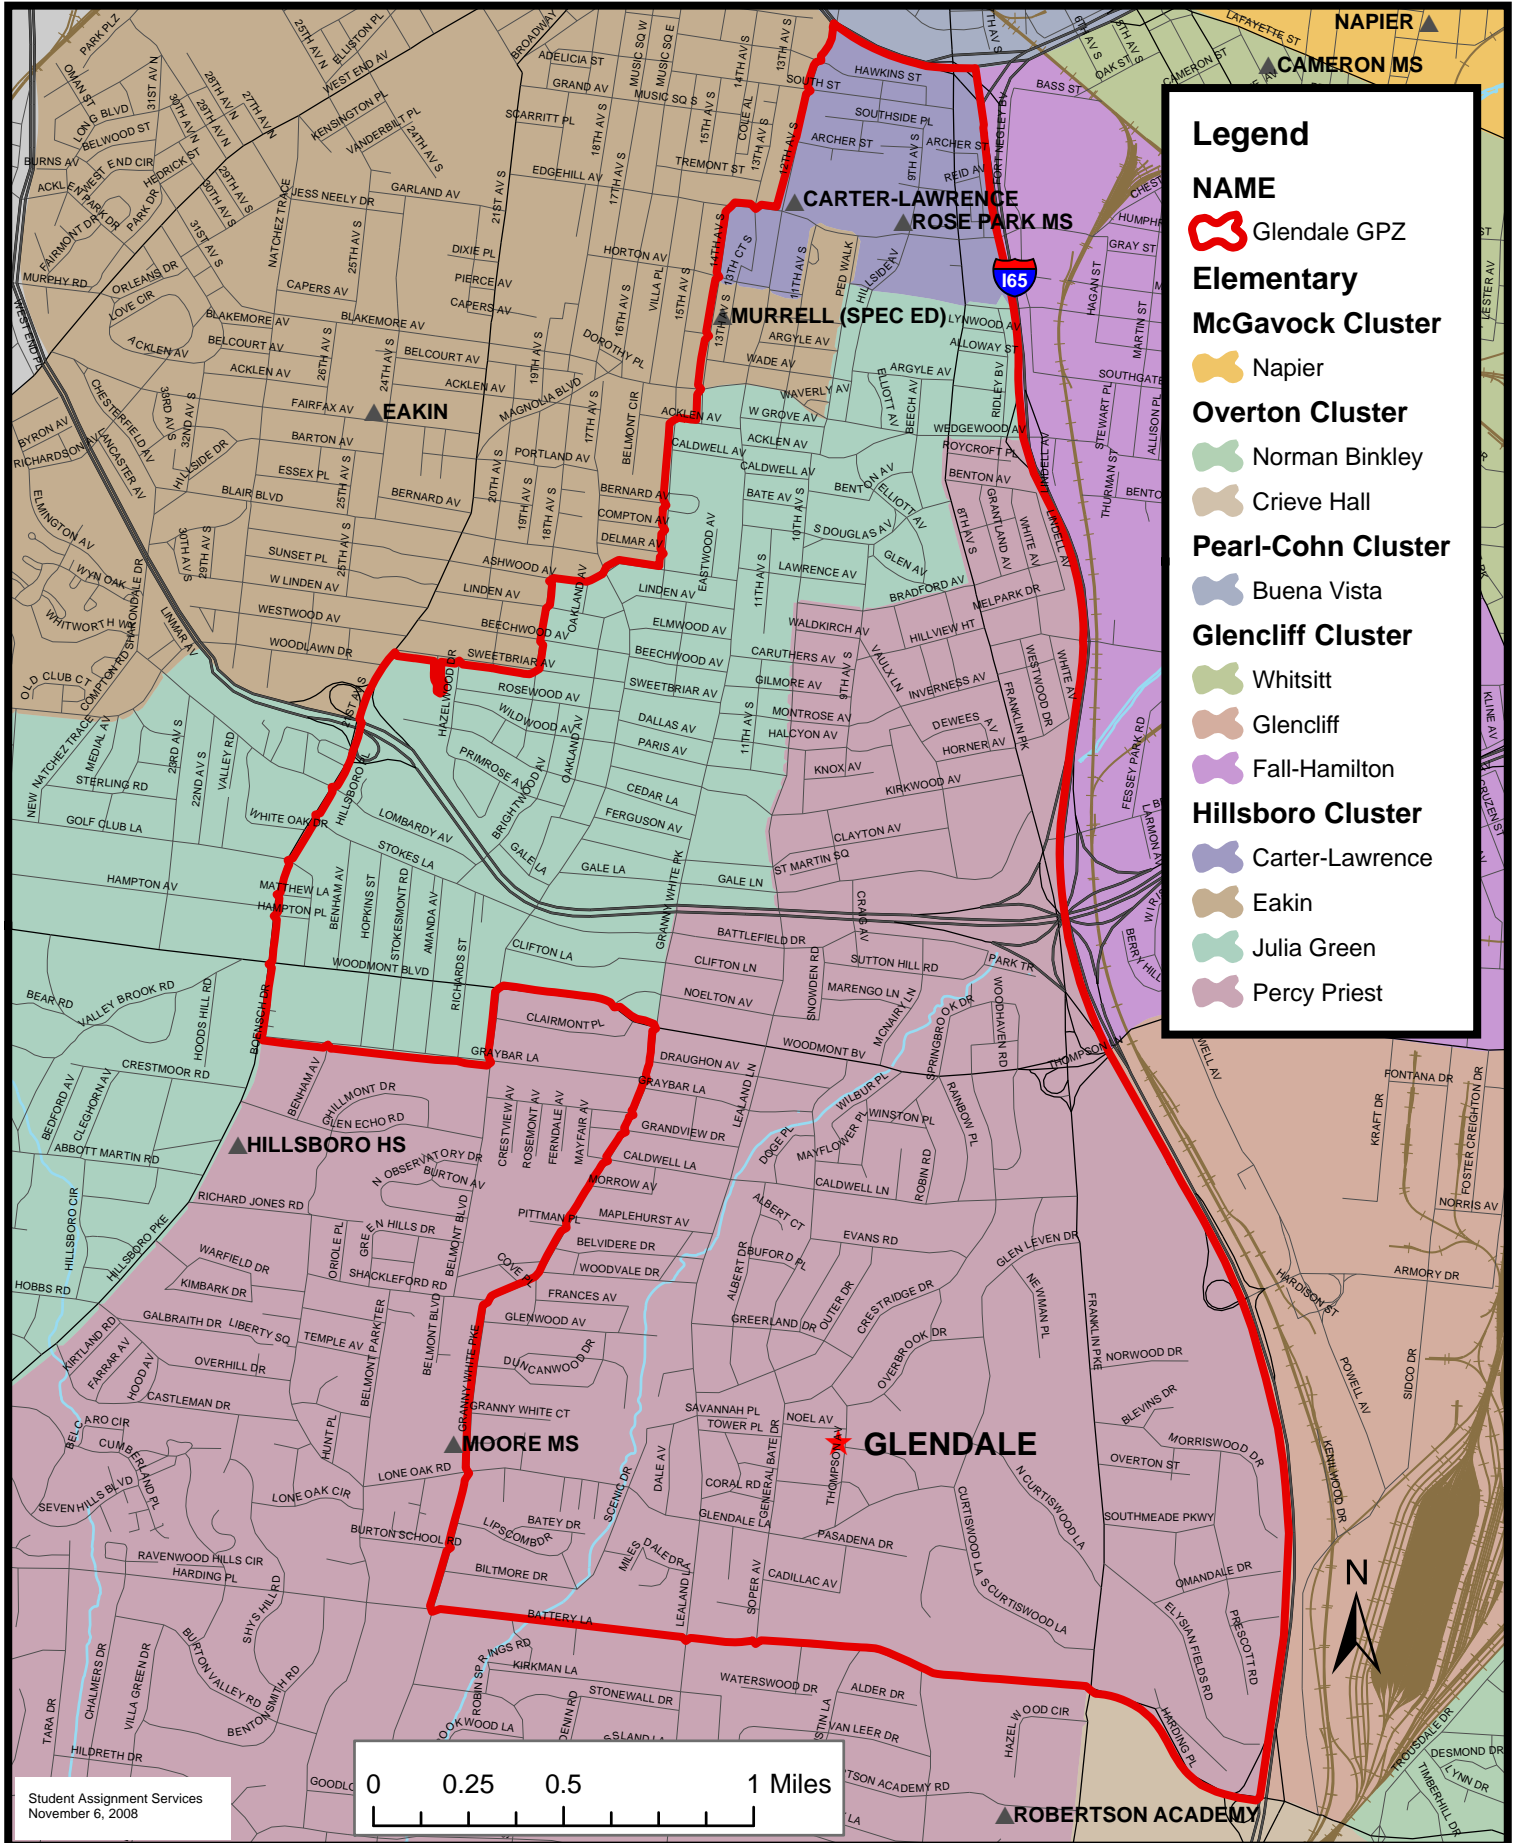

Glendale Spanish Immersion Geographic Priority Zone

Legend

NAME

- Glendale GPZ

Elementary

- McGavock Cluster**
 - Napier
- Overton Cluster**
 - Norman Binkley
 - Crieve Hall
- Pearl-Cohn Cluster**
 - Buena Vista
- Glenciff Cluster**
 - Whitsitt
 - Glenciff
 - Fall-Hamilton
- Hillsboro Cluster**
 - Carter-Lawrence
- Eakin**
 - Julia Green
 - Percy Priest