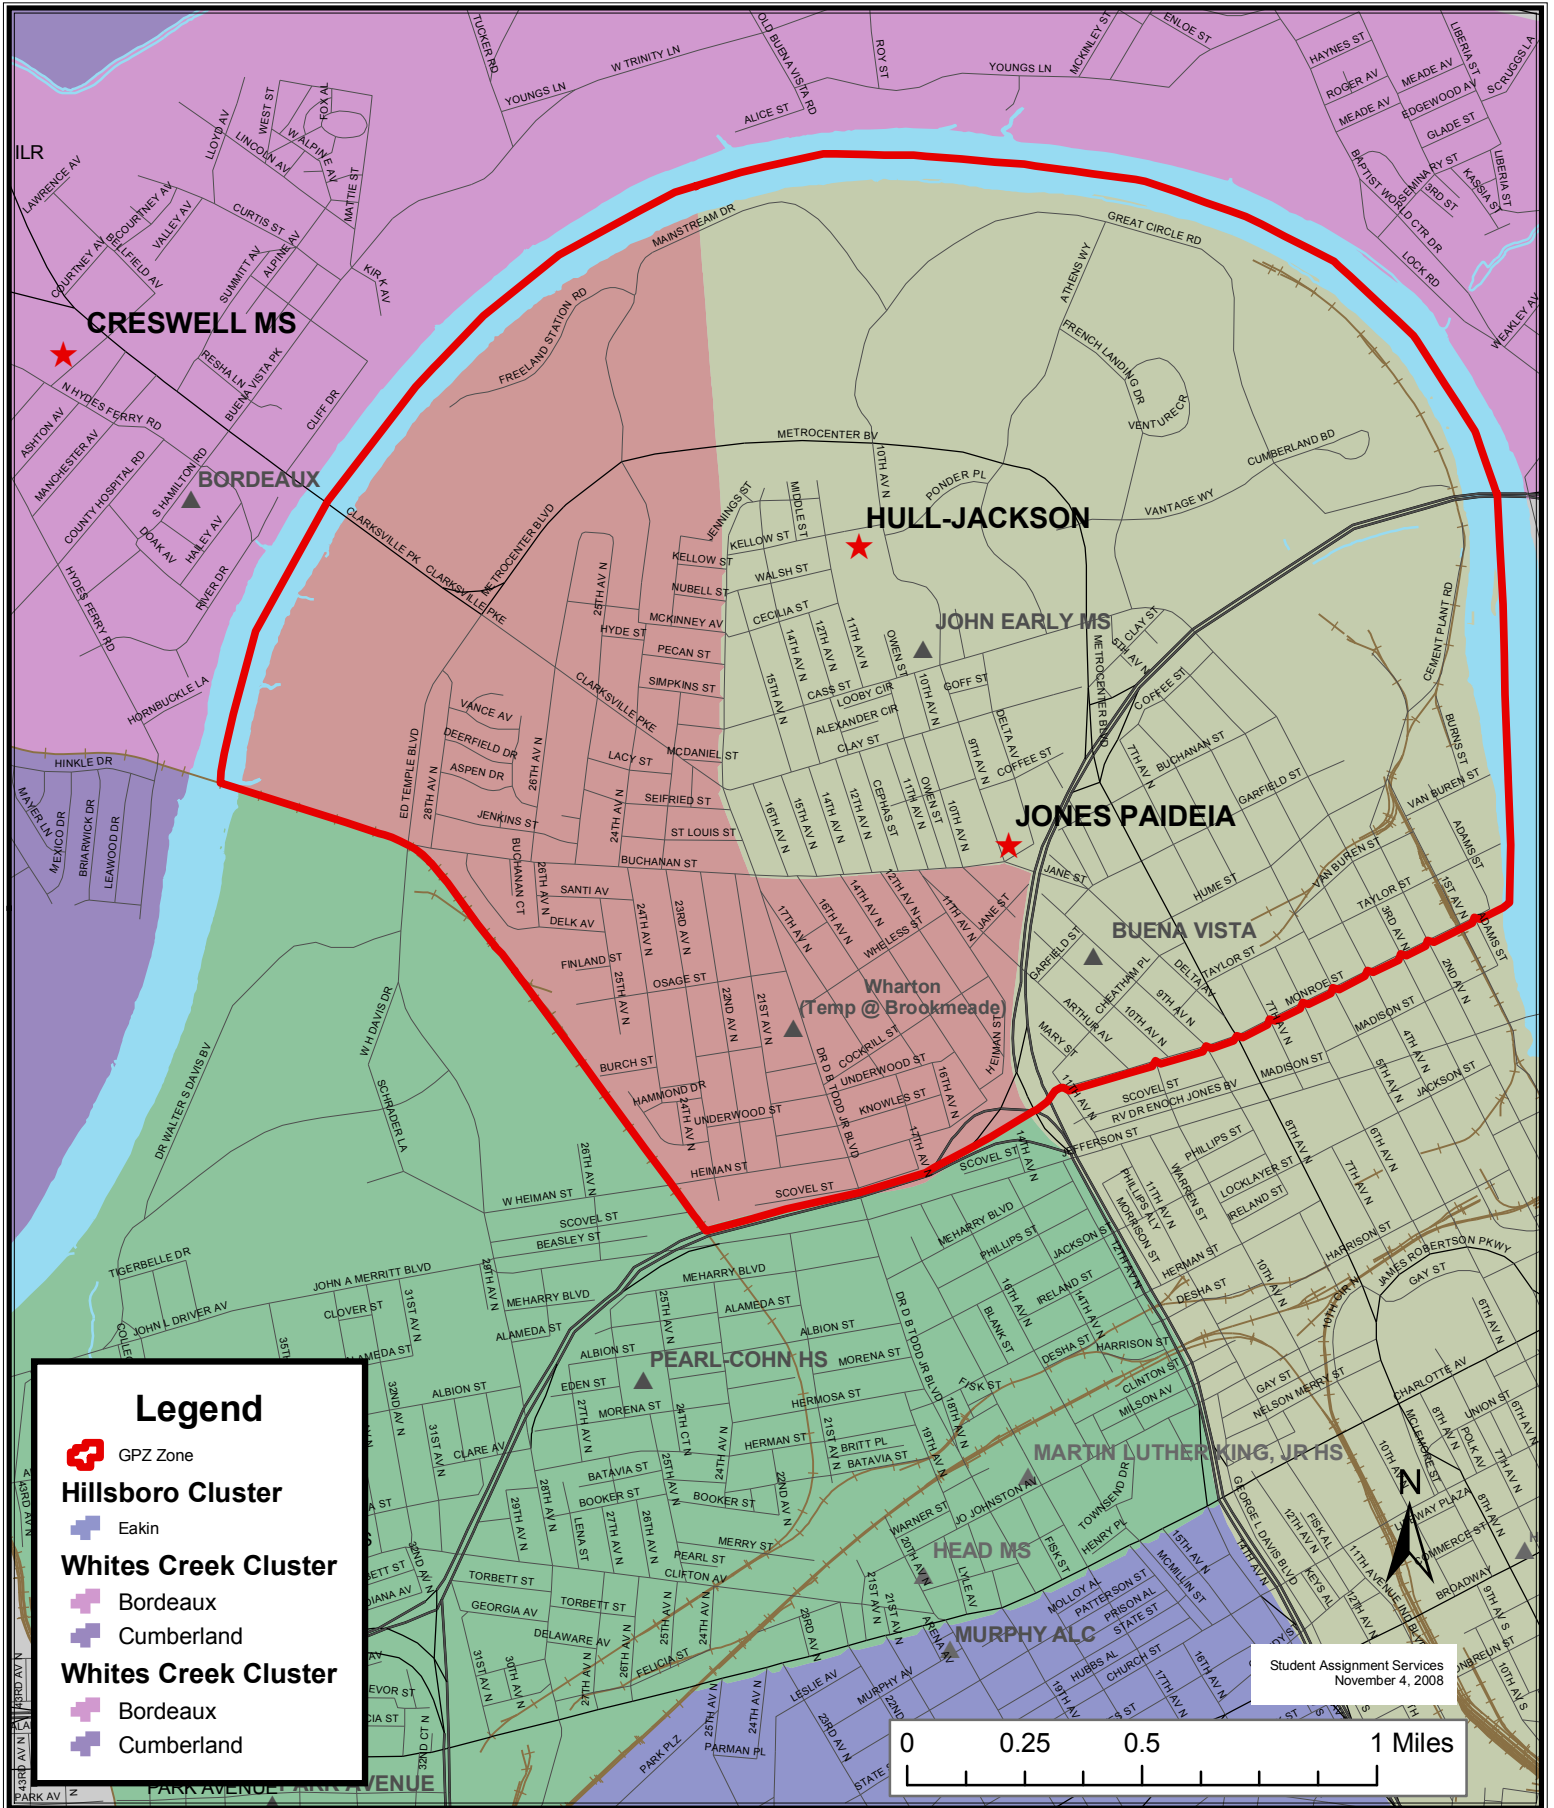

Metro Center Geographic Priority Zone

Legend

- GPZ Zone
- Hillsboro Cluster**
 - Eakin
- Whites Creek Cluster**
 - Bordeaux
 - Cumberland
- Whites Creek Cluster**
 - Bordeaux
 - Cumberland

Student Assignment Services
November 4, 2008