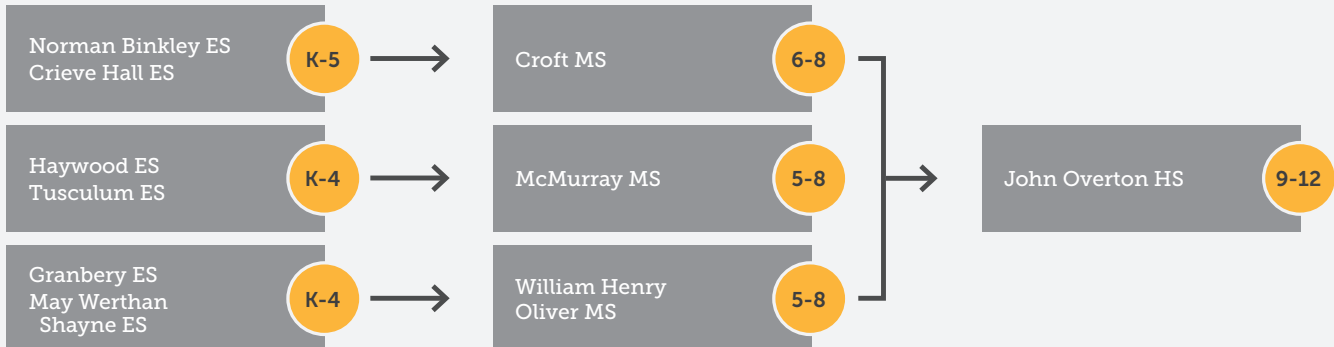

NORTHEAST QUADRANT

MAPLEWOOD CLUSTER

MCGAVOCK CLUSTER

STRATFORD CLUSTER

PATHWAYS FOR MNPS SCHOOLS 2022-2023

SOUTHWEST QUADRANT

HILLSBORO CLUSTER

NON-ZONED SCHOOLS

Carter-Lawrence ES
Glendale ES
Harris-Hillman Special Education

MNPS Virtual School
Rose Park MS

HILLWOOD CLUSTER

NON-ZONED SCHOOLS

Early Middle College HS
Nashville Big Picture HS

OVERTON CLUSTER

CHARTER SCHOOLS

Valor Flagship Academy Valor Voyager Academy

PATHWAYS FOR MNPS SCHOOLS 2022-2023

SOUTHEAST QUADRANT

ANTIOCH CLUSTER

CANE RIDGE CLUSTER

CHARTER SCHOOLS

Intrepid College Preparatory
Charter School
Knowledge Academy