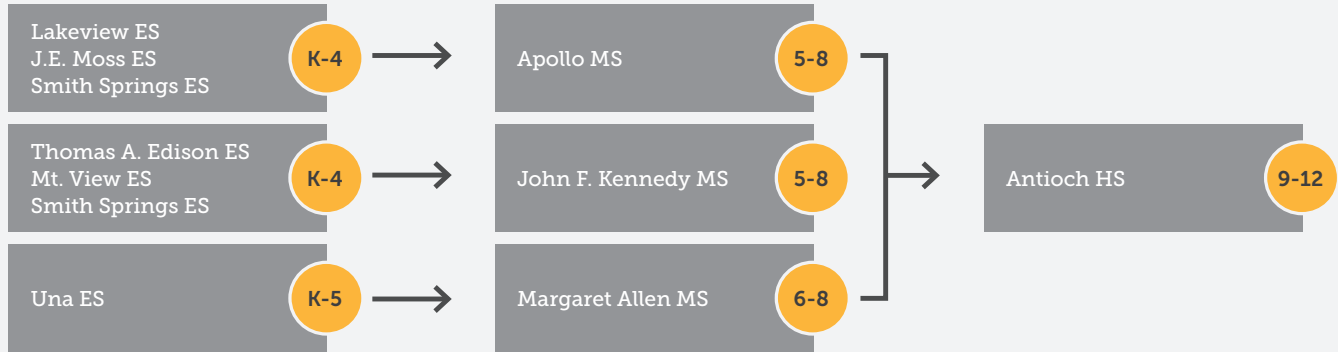

NORTHEAST QUADRANT

MAPLEWOOD CLUSTER

MCGAVOCK CLUSTER

STRATFORD CLUSTER

PATHWAYS FOR MNPS SCHOOLS 2022-2023

SOUTHWEST QUADRANT

HILLSBORO CLUSTER

NON-ZONED SCHOOLS

Carter-Lawrence ES
Glendale ES
Harris-Hillman Special Education

MNPS Virtual School
Rose Park MS

HILLWOOD CLUSTER

NON-ZONED SCHOOLS

Early Middle College HS
Nashville Big Picture HS

OVERTON CLUSTER

CHARTER SCHOOLS

Valor Flagship Academy Valor Voyager Academy

PATHWAYS FOR MNPS SCHOOLS 2022-2023

SOUTHEAST QUADRANT

ANTIOCH CLUSTER

CANE RIDGE CLUSTER

CHARTER SCHOOLS

Intrepid College Preparatory
Charter School
Knowledge Academy

Knowledge Academies HS
KA @ The Crossings

NON-ZONED SCHOOLS

Cambridge Early Learning Center
The Academy at Hickory Hollow

GLENCLIFF CLUSTER

CHARTER SCHOOLS

Aventura Elementary
LEAD Academy HS
LEAD Prep Southeast