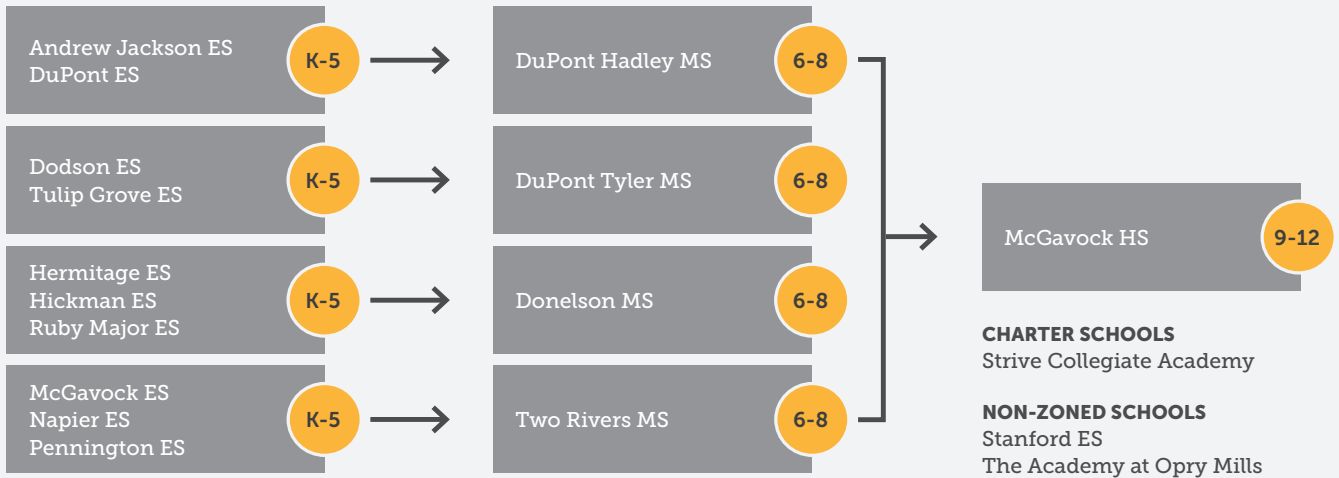

NON-ZONED SCHOOLS

- W.A. Bass Adult Program
- W.A. Bass ALC
- Transitions at Bass
- Head MS
- Hull-Jackson ES

Hume-Fogg HS

- Martin Luther King Jr. School (7-12)
- The Academy at Old Cockrill

WHITES CREEK CLUSTER

CHARTER SCHOOLS

- KIPP Nashville College Prep ES
- KIPP Nashville College Prep

NON-ZONED SCHOOLS

- Isaiah T. Creswell Middle School of the Arts
- Ivanetta H. Davis Learning Center

PATHWAYS FOR MNPS SCHOOLS 2022-2023

NORTHEAST QUADRANT

MAPLEWOOD CLUSTER

MCGAVOCK CLUSTER

STRATFORD CLUSTER

PATHWAYS FOR MNPS SCHOOLS 2022-2023

SOUTHWEST QUADRANT

HILLSBORO CLUSTER

NON-ZONED SCHOOLS

Carter-Lawrence ES
Glendale ES
Harris-Hillman Special Education

MNPS Virtual School
Rose Park MS

HILLWOOD CLUSTER

NON-ZONED SCHOOLS

Early Middle College HS
Nashville Big Picture HS

OVERTON CLUSTER

CHARTER SCHOOLS